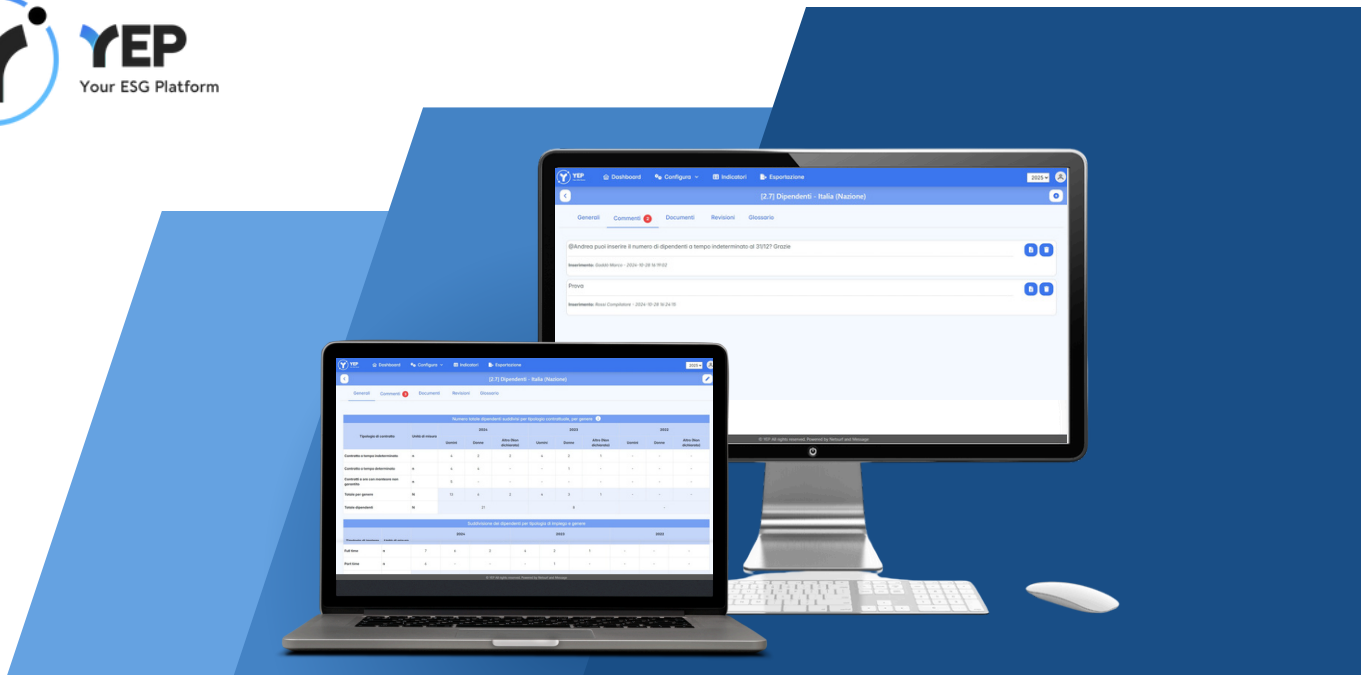

## Netsurf for the drawing up of the Sustainability Report

The platform that guides you from the compilation of your ESG indicators, according to ESRS and GRI standards, to the generation of the sustainability report.

## WHY Reporting

The Sustainability Report provides a clear view of the company's practices in accordance with the regulations that underpin **sustainable development**. It is an effective tool to improve corporate **reputation**, internal sustainability, **optimize** resources and **reduce operating costs**.

## YEP - Your ESG Platform

-  **ESG Standard:** all indicators are pre-loaded on the platform, with the possibility of using only those of competence
-  **Organisational structure:** structural organisation from the individual site to the group
-  **Dashboard:** interactive dashboard on tasks to be performed, compilation progress, evidence of KPIs due and to be completed
-  **Sustainability report:** automatic generation of your report with tables, graphs and data reported in the application and export to your letterhead

# Intuitive and tailor-made

A solution tailored to the needs of your organization, thanks to the differentiation into **roles** and related visualization of relevant KPIs, as well as the customization of the **structure**, from the simplest to the most complex. Even the KPIs themselves can be visualized according to the **required standard** (GRI, ESRS), to specific requirements outside the standards and to your own **materiality analysis**.